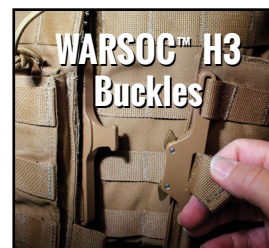

Available with
BODYARMORVENT
Retrofit Kit