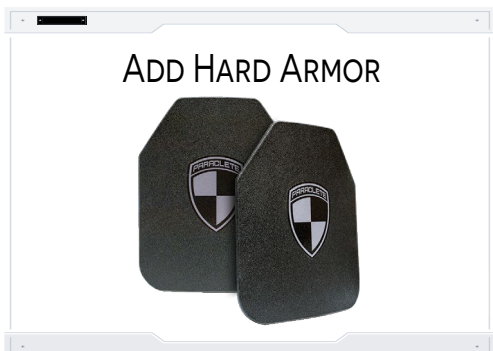

# SOHPC

GEN IV

The SOHPC is PARACLETE's latest hard plate carrier. It has been innovatively designed to provide unmatched comfort, protection and flexibility to meet the needs of every mission. Through the addition of an adjustable cummerbund and optional side plate pouches for hard armor plates, the SOHPC is the operator's choice for today's missions.

## FEATURES

- Extra durable, 500 denier Cordura construction
- MOLLE compatible webbing throughout the vest
- Adjustable two point shoulder strapping system with rear quick release buckles
- Bottom loading front and back hard armor plate pockets accommodates 10" x 12" or ESAPI plates
- External cummerbund system accommodates soft ballistic inserts (Optional)
- Foam padded trap protector available with soft ballistic inserts (Optional)
- Ballistic backer inserts for hard armor plate pockets (Optional)
- 3 Mag pouch included in the front flap
- ID panels in the front and back
- Rear drag handle
- Removable front flap secures cummerbund and accommodates kangaroo pocket with removable mag inserts
- Removable Internal Buckle waist strap

### ADD HARD ARMOR